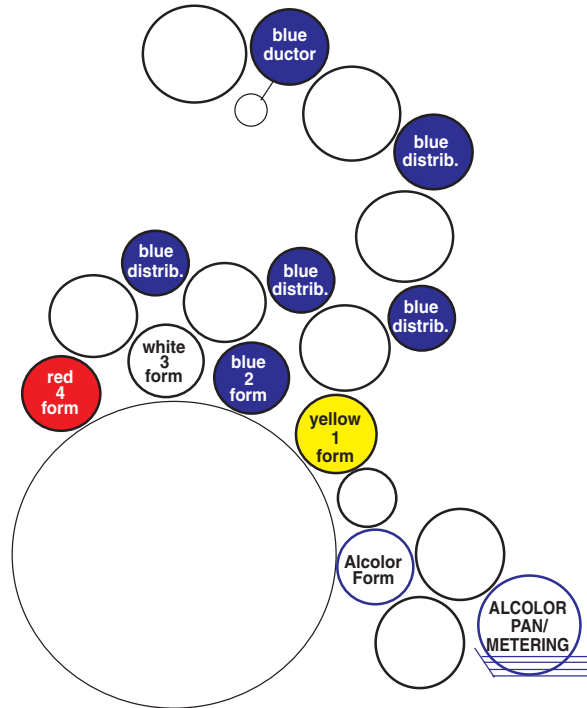

# Heidelberg GTO 52 Alcolor

## ROLLERS

Inker Position	Color	Set Q.	ID	OD	FL	OAL
Form/Distributor/Ductor	Blue	6	26 mm	45 mm	513 mm	596 mm
Form	Red	1	26 mm	51 mm	513 mm	596 mm
Form	White	1	26 mm	47 mm	513 mm	596 mm
Form	Yellow	1	26 mm	49 mm	513 mm	596 mm
Hickey Picker	Yellow	Option				
Dampening System						
Acolor Water Form Complete*		1	48 mm	68 mm	518 mm	544 mm
*(includes fixtures, new bearings, fully assembled)						
Alcolor Pan Roller Complete*		1	48 mm	71 mm	529 mm	568 mm
*(includes fixtures, new bearings, fully assembled)						

## BEARINGS

Ref: 6001-2RS 2 per set

## BLANKETS

<b>Blanket Size:</b>	17.50 x 20.50	<b>mm:</b> 445 x 521
<b>Blanket Bars (set):</b>	Available upon request.	
<b>Underblanket:</b>	If applicable, order per your specifications.	
<b>Blanket Packing Dimensions:</b>	14 x 20.0625	<b>mm:</b> 356 x 510
<b>Plate Dimensions:</b>	15.75 x 20.125	<b>mm:</b> 400 x 511