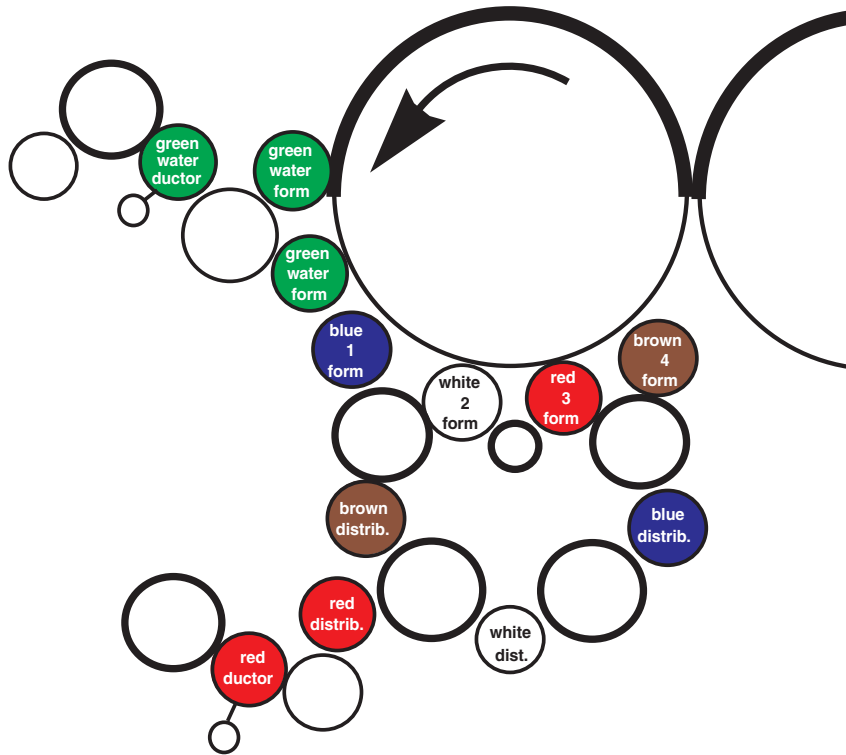

Heidelberg KORD 64

ROLLERS

Inker Position	Color	Set Q.	ID	OD	FL	OAL
Form/Distributor	Blue	2	32 mm	57 mm	647 mm	710 mm
Form/Distributor/Ductor	Red	3	32 mm	51 mm	647 mm	710 mm
Form/Distributor	White	2	32 mm	53 mm	647 mm	710 mm
Form/Distributor	Brown	2	32 mm	55 mm	647 mm	710 mm
Hickey Picker	Blue	Option				
Dampening System						
Bareback Water Form	Green	1/2	32 mm	51 mm	670 mm	717 mm
Sleeved Water Form (3M #19728, Red Runner #B-28)	Green	1/2	32 mm	50.4 mm	670 mm	717 mm
Water Ductor (sock molleton)	Green	1	32 mm	47.6 mm	670 mm	717 mm

BEARINGS

Ink Ref: HK 1516 2 per set

Water Ref: HK 1512 2 per set

BLANKETS

Blanket Size:	20.625 x 26.50	mm: 524 x 674
Underblanket:	19.50 x 26.125	mm: 495 x 664
Blanket Packing Dimensions:	18.50 x 25.625	mm: 470 x 650
Plate Packing Dimensions:	20 x 25.625	mm: 508 x 650
Plate Dimensions:	21.625 x 25.625	mm: 550 x 650