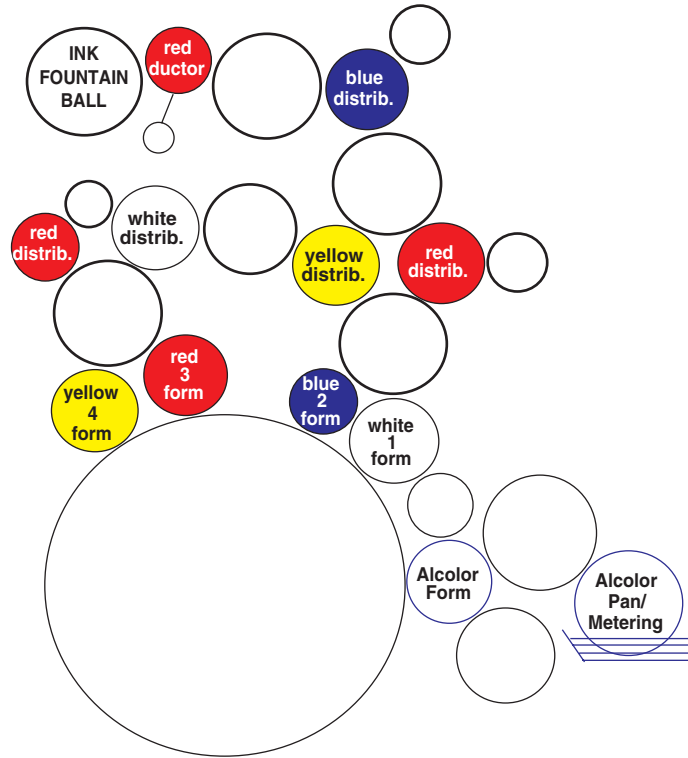

Heidelberg MO Alcolor

ROLLERS

Inker Position	Color	Set Q.	ID	OD	FL	OAL
Form/Distributor	Blue	2	32 mm	53 mm	654 mm	731 mm
Form/Distributor	Red	3	32 mm	51 mm	654 mm	731 mm
Form/Distributor	White	2	32 mm	57 mm	654 mm	731 mm
Form/Distributor	Yellow	2	32 mm	55 mm	654 mm	731 mm
Hickey Picker	Yellow	Option				
Ductor	Black	1	32 mm	51 mm	654 mm	731 mm
Dampening System						
Alcolor Water Form Complete*		1	48 mm	68 mm	658 mm	687 mm
*(includes fixtures, new bearings, fully assembled)						
Alcolor Pan Roller Complete*		1	65 mm	85 mm	674 mm	714 mm
*(includes fixtures, new bearings, fully assembled)						

BEARINGS

Ref: 6001-2RS 2 per set

BLANKETS

Blanket Size:	22.25 x 26.625	mm: 565 x 676
Blanket Bars (set):	Available upon request.	
Underblanket:	If applicable, order per your specifications.	
Blanket Packing Dimensions:	19.50 x 26	mm: 495 x 660
Plate Packing Dimensions:	20 x 25.625	mm: 508 x 650
Plate Dimensions:	21.625 x 25.625	mm: 549 x 650