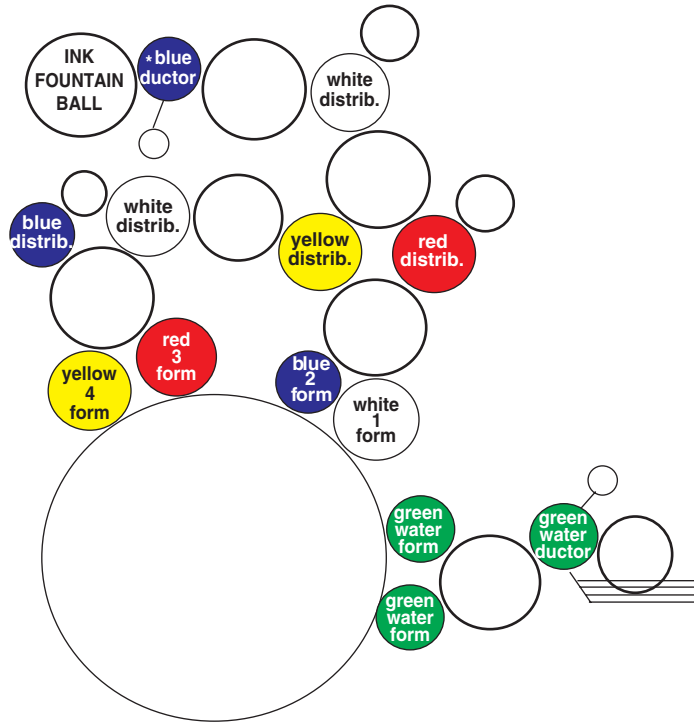

# Heidelberg SORD | SORDZ (Conventional)

## ROLLERS

Inker Position	Color	Set Q.	ID	OD	FL	OAL
Form/Distributor	Blue	2	41 mm	57 mm	896 mm	958 mm
Form/Distributor	Red	2	41 mm	60 mm	896 mm	958 mm
Form/Distributor	White	3	41 mm	63 mm	896 mm	958 mm
Form/Distributor	Yellow	2	41 mm	65 mm	896 mm	958 mm
Hickey Picker	White	Option	41 mm	63 mm	896 mm	958 mm
Ductor	Black	1	41 mm	57 mm	896 mm	958 mm
Dampening System						
Bareback Water Form	Green	1/2	41 mm	65 mm	915 mm	958 mm
Sleeved Water Form (3M #25138, Red Runner #D-38)	Green	1/2	41 mm	64 mm	915 mm	958 mm
Water Ductor (sock molleton) O/S	Green	1	41 mm	63 mm	915 mm	958 mm
Water Ductor (sock molleton) N/S	Green	1	41 mm	63 mm	930 mm	972 mm

## BEARINGS

Ref: 6203-2RSB 2 per set

## BLANKETS

<b>Blanket Size:</b>	28.125 x 36.25	<b>mm:</b> 714 x 920
<b>Blanket Bars (set):</b>	Available upon request.	
<b>Underblanket:</b>	If applicable, order per your specifications.	
<b>Blanket Packing Dimensions:</b>	25.25 x 35.25	<b>mm:</b> 641 x 895
<b>Plate Packing Dimensions:</b>	26.50 x 35.25	<b>mm:</b> 667 x 895
<b>Plate Dimensions:</b>	28.125 x 35.25	<b>mm:</b> 714 x 895