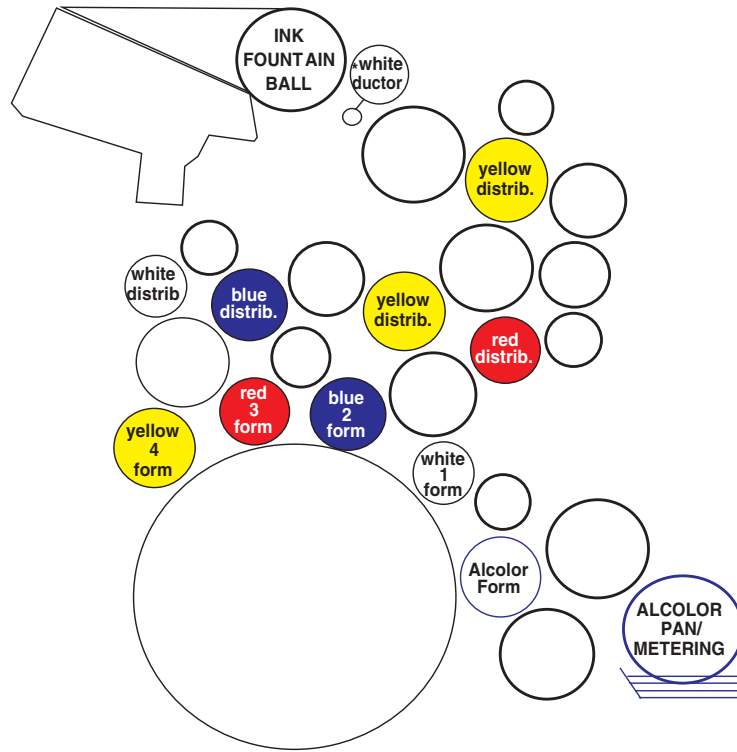

Heidelberg SORD | SORDZ (Drupa)

ROLLERS

Inker Position	Color	Set Q.	ID	OD	FL	OAL
Form/Distributor	Blue	2	52 mm	72 mm	905 mm	958 mm
Form/Distributor	Red	2	42 mm	66 mm	905 mm	958 mm
Form/Distributor	White	2	42 mm	60 mm	905 mm	958 mm
Form/Distributor* <small>*(80 is standard, 78 is optional)</small>	Yellow	3	52 mm	78/80* mm	905 mm	958 mm
Ductor	Black	1	42 mm	60 mm	905 mm	958 mm
Hickey Picker	White	Option	42 mm	60 mm	905 mm	958 mm
Dampening System						
Acolor Water Form* <small>*(includes fixtures, new bearings, fully assembled)</small>		1	54 mm	78 mm	910 mm	958 mm
Alcolor Pan Roller* <small>*(includes fixtures, new bearings, fully assembled)</small>		1	86 mm	108 mm	930 mm	970 mm

BEARINGS

Ref: 6203-2RSB 2 per set

BLANKETS

Blanket Size:	28.125 x 36.25	mm: 714 x 920
Blanket Bars (set):	Available upon request.	
Underblanket:	If applicable, order per your specifications.	
Blanket Packing Dimensions:	25.25 x 35.25	mm: 641 x 895
Plate Packing Dimensions:	26.50 x 35.25	mm: 667 x 895
Plate Dimensions:	28.125 x 35.25	mm: 714 x 895