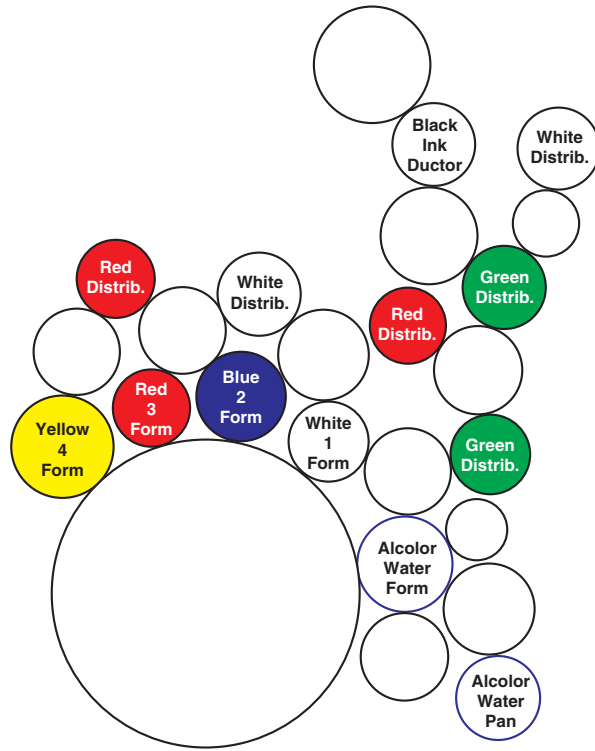

Heidelberg XL 105

ROLLERS

Inker Position	Color	Set Q.	ID	OD	FL	OAL
Form	Blue	1	65 mm	86 mm	1064 mm	1118 mm
Form	Red	1	55 mm	74 mm	1064 mm	1118 mm
Form	White	1	55 mm	80 mm	1064 mm	1118 mm
Form	Yellow	1	80 mm	102 mm	1064 mm	1118 mm
Hickey Picker	White	Option	55 mm	80 mm	1064 mm	1118 mm
Distributor	Red	2	51 mm	73 mm	1069 mm	1140 mm
Distributor	White	2	61 mm	82 mm	1061 mm	1174 mm
Distributor	Green	2	61 mm	79 mm	1069 mm	1140 mm
Ductor	Black	1	52 mm	80 mm	1032 mm	1117 mm
Dampening System						
Alcolor Water Form Complete*		1	70 mm	92 mm	1070 mm	1144 mm
<small>*(includes fixtures, new bearings, fully assembled)</small>						
Alcolor Pan Roller Complete*		1	58 mm	80 mm	1110 mm	1212 mm
<small>*(includes fixtures, new bearings, fully assembled)</small>						

BEARINGS

BLANKETS

Blanket Size:	00.00 x 00.00	mm: 000 x 0000
Blanket Bars (set):	Available upon request.	
Underblanket:	If applicable, order per your specifications.	
Blanket Packing Dimensions:	00.00 x 00.00	mm: 000 x 0000
Plate Packing Dimensions:	00.00 x 00.00	mm: 000 x 0000
Plate Dimensions:	00.00 x 00.00	mm: 000 x 0000