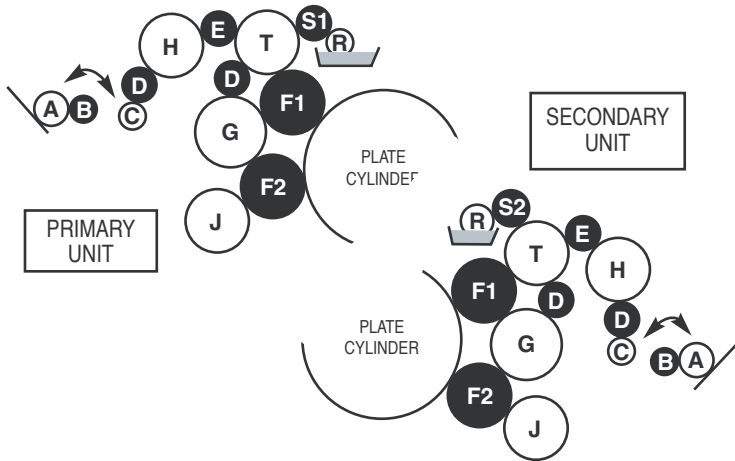

Freedom Series

Ryobi 3200 PFA / Itek 975 PFA

Key	Part No.	Description	OD	FL	OAL
Ink System					
F1	32XF1	Ink Form (small)	2.219	12.219	16.531
F2	32XF2	Ink Form (large)	2.563	12.219	16.531
D	32XD	Ink Distributor	1.344	12.250	16.563
E	32XE	Ink Distributor	2.063	12.250	17.500
B	32XBOS	Ink Ductor O/S	1.219	12.125	13.031
B	32XBNS	Ink Ductor N/S	1.250	12.125	12.125
Water System					
Primary Unit Water System					
S1	32XWD1	Water Ductor	1.375	12.906	15.250
Secondary Unit Water System					
S2	32XWD2	Water Ductor	1.563	12.906	15.250