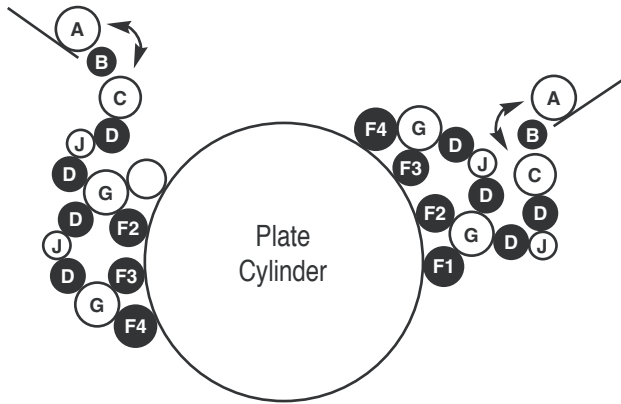

## Ryobi 3404 DI

Key	Part No.	Description	OD	FL	OAL
Ink System					
F1	34XF1	1st Ink Form	2.156	13.188	15.438
F2	34XF2	2nd Ink Form	2.031	13.188	15.438
F3	34XF3	3rd Ink Form	1.938	13.188	15.438
F4	34XF4	4th Ink Form	2.313	13.188	15.438
F1	34XF1EA	1st Ink Form (With End Adjustment)	2.156	13.188	15.438
F2	34XF2EA	2nd Ink Form (With End Adjustment)	2.031	13.188	15.438
F3	34XF3EA	3rd Ink Form (With End Adjustment)	1.938	13.188	15.438
F4	34XF4EA	4th Ink Form (With End Adjustment)	2.313	13.188	15.438
D	34XD	Ink Distributor	1.906	13.188	15.906
B	34XB	Ink Ductor	1.594	13.188	15.906